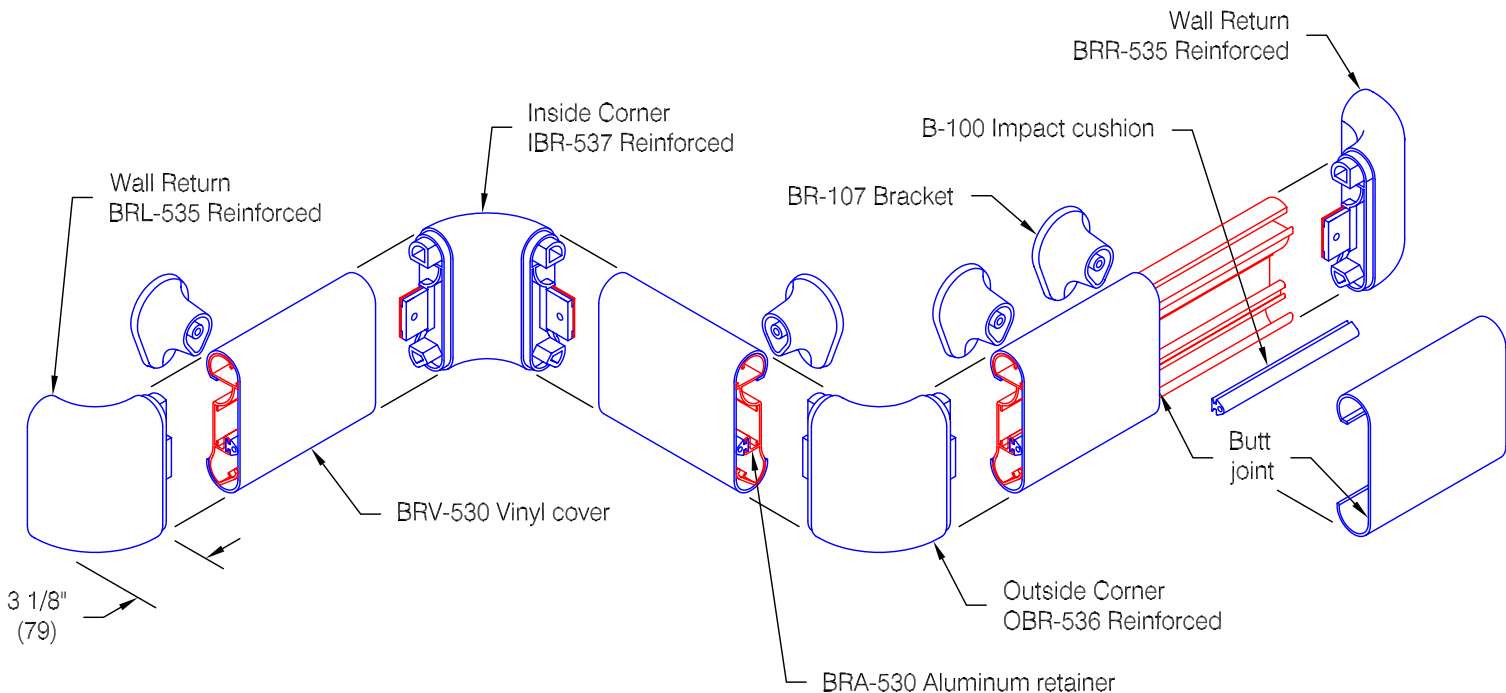

BR-530 Handrail

Features:

- ADA Compliant
- Class A fire rating
- Molded returns - with hardware
- Molded outside corners - with hardware
- Molded inside corners - with hardware
- Stock length 12'-0" (3658)

Finishes:

- Manufacturer's standard colors
- Custom colors available
- Grooved (see WD.8.1)
- Accent strips (see WD.9.1)

Alum. Reinforced Accessory - Section View
(IBR/OBR - similar construction)

Corporation reserves the right to discontinue a design or modify an existing design without prior notice