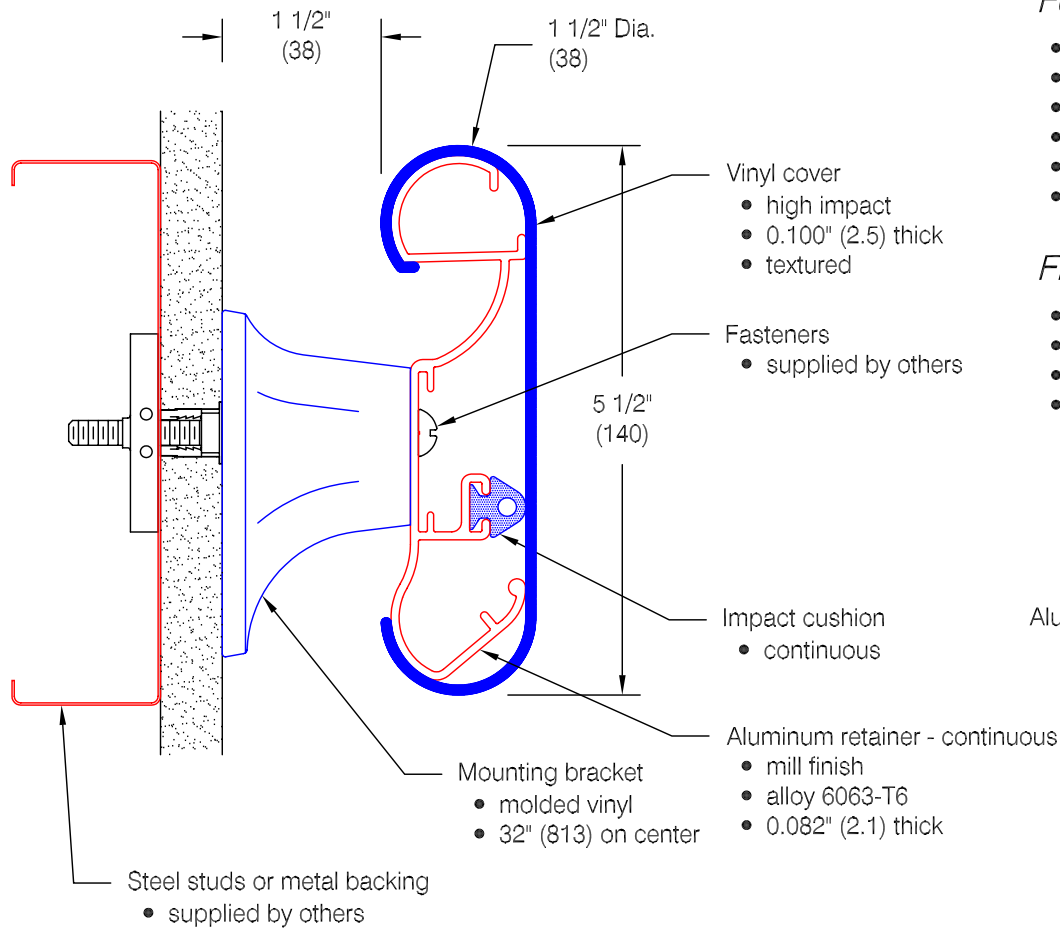

BR-530 Handrail

Features:

- ADA Compliant
- Class A fire rating
- Molded returns - with hardware
- Molded outside corners - with hardware
- Molded inside corners - with hardware
- Stock length 12'-0" (3658)

Finishes:

- Manufacturer's standard colors
- Custom colors available
- Grooved (see WD.8.1)
- Accent strips (see WD.9.1)

Alum. Reinforced Accessory - Section View
(IBR/OBR - similar construction)

Corporation reserves the right to discontinue a design or modify an existing design without prior notice